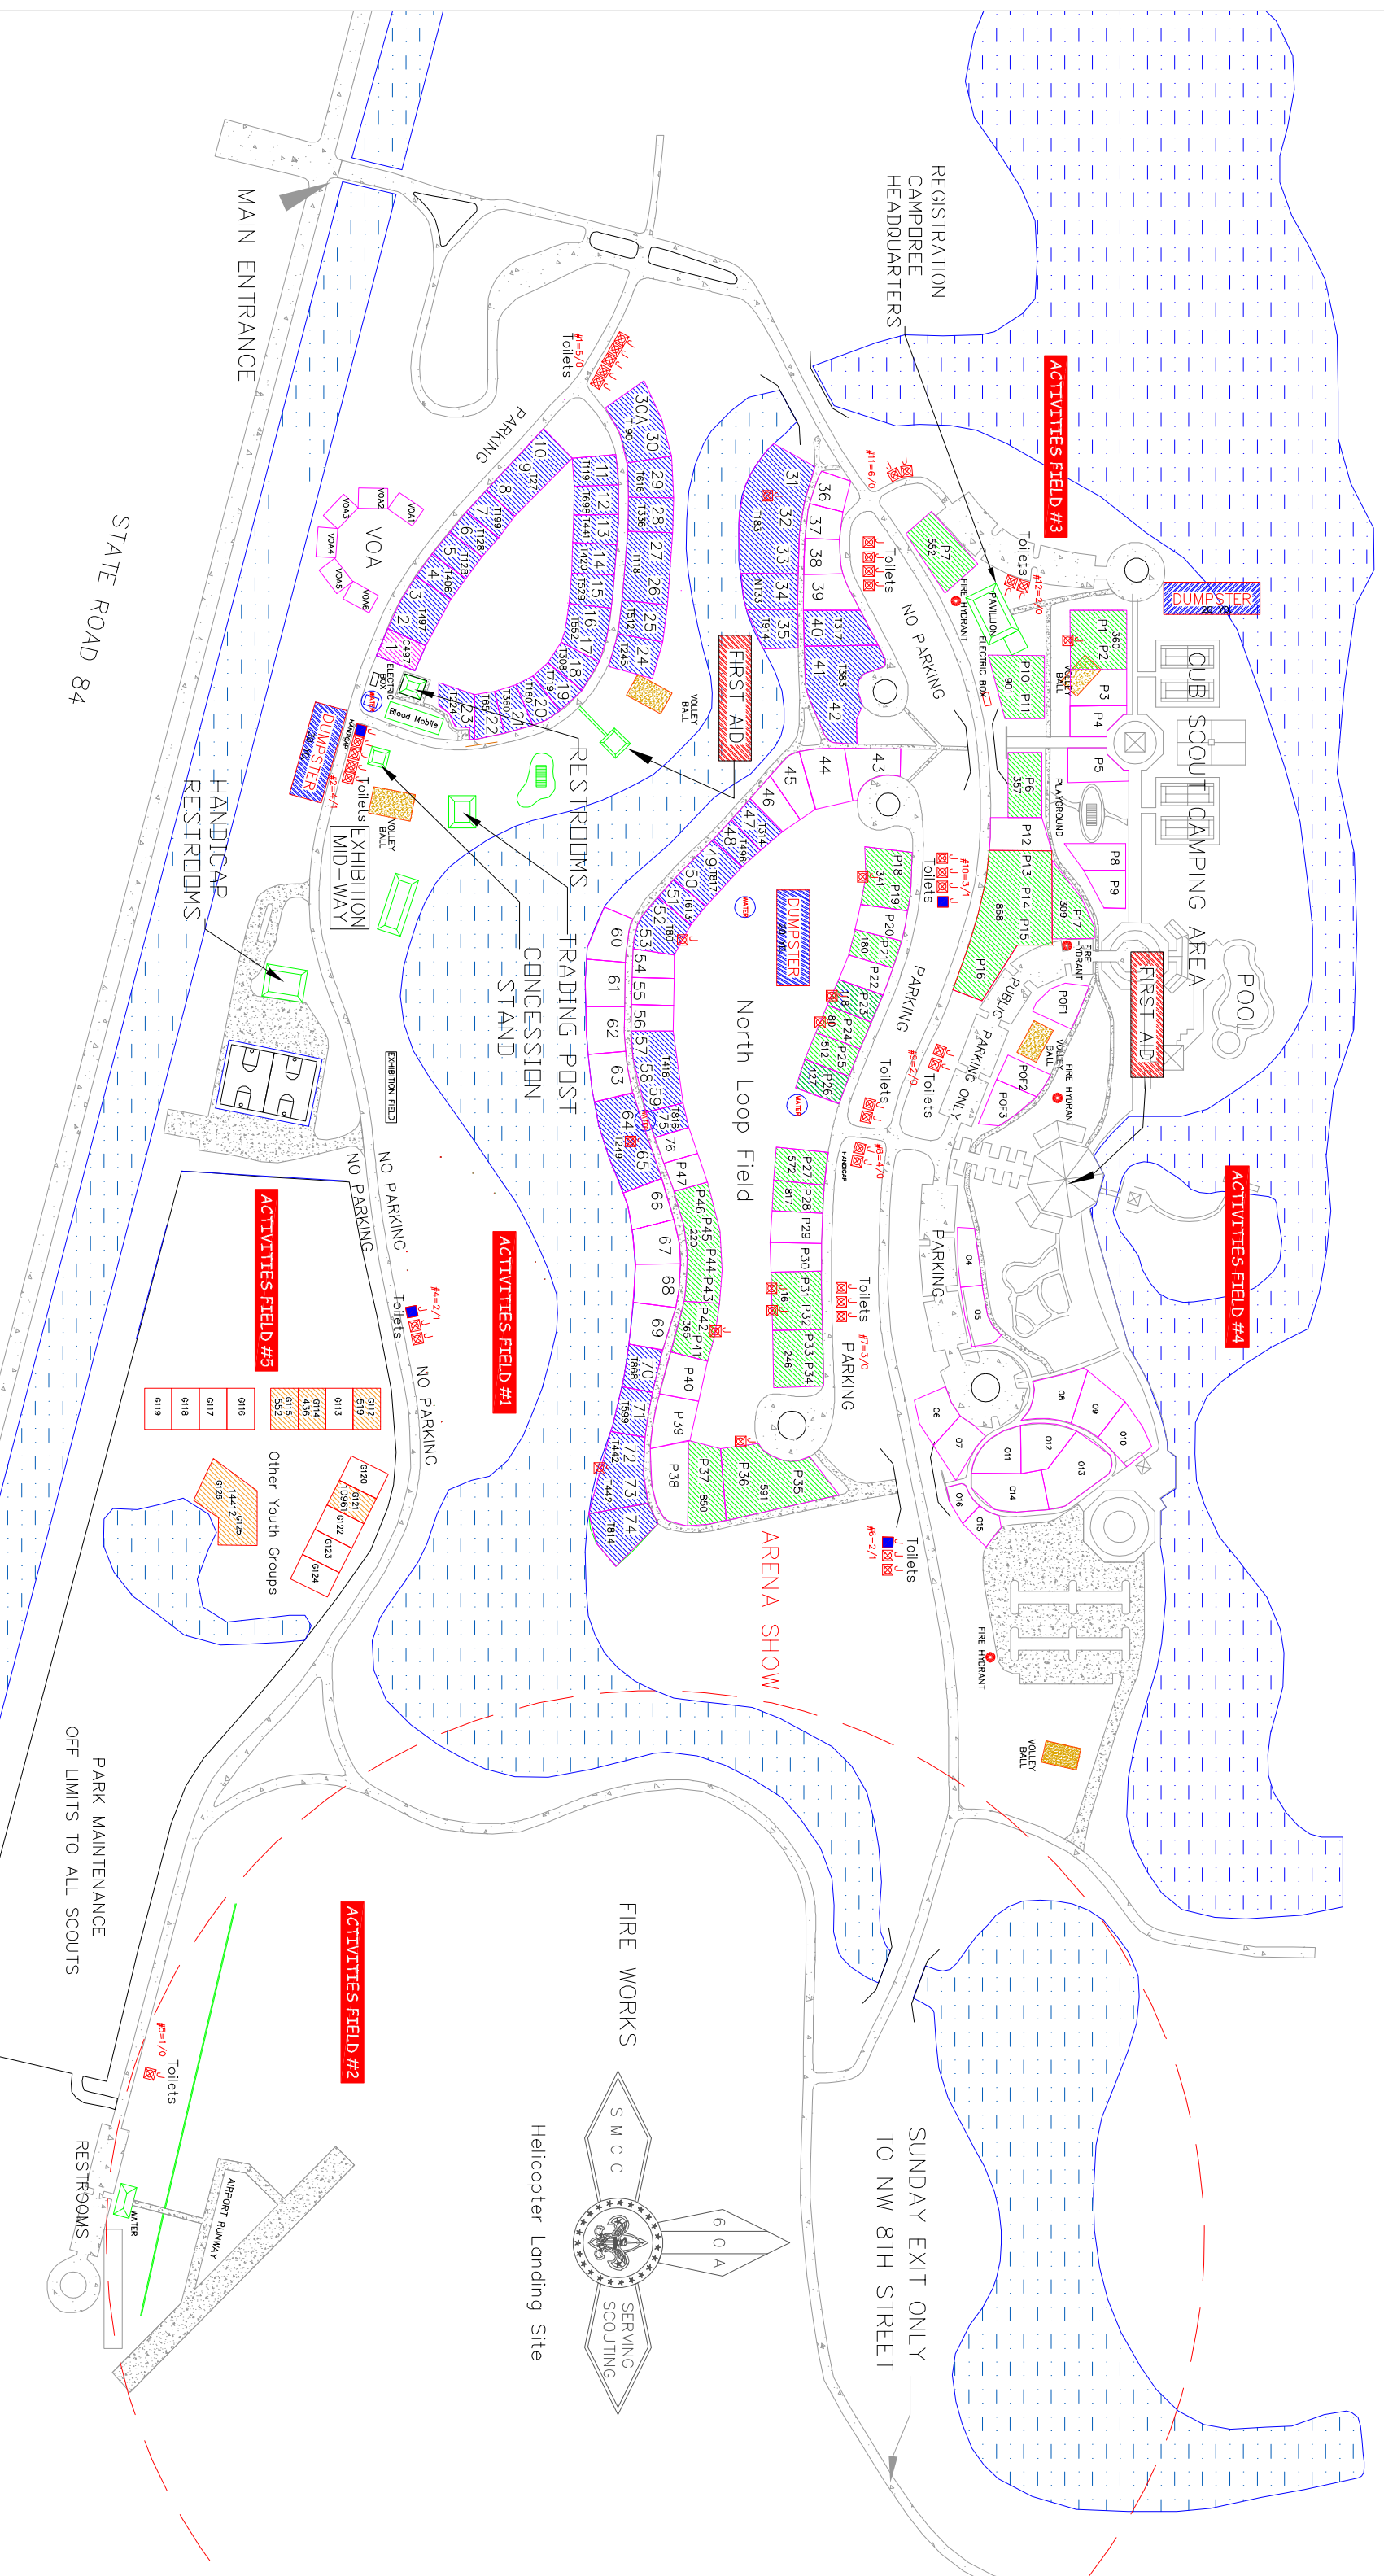

Scoutmasters Camporee

Markham Park, Sunrise, Florida

STATE ROAD 84

SUNDAY EXIT ONLY
TO NW 8TH STREET

Helicopter Landing Site

PARK MAINTENANCE
OFF LIMITS TO ALL SCOUTS